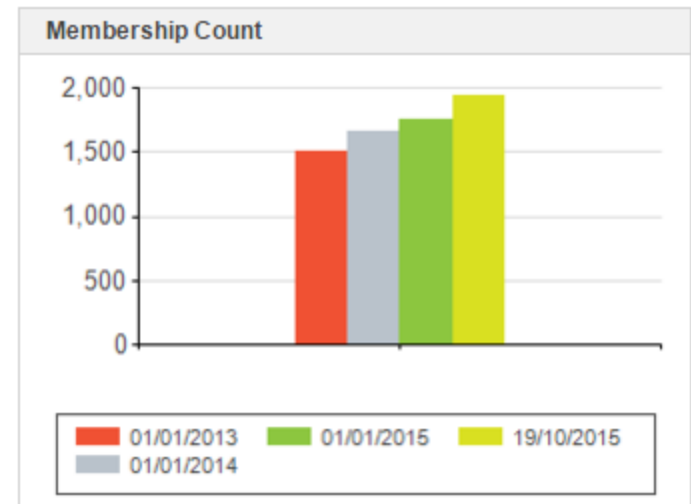

Welcome to the Newest Chapter Members!

James Foreman	Jackie O'Dea	Kate Leonard
Ken Henderson	Lekan Sunmola	Judith Thomas
Nathani Davis	Olabode Adeniran	Freeman Gihaga
Barbara Sutton	alyssa cummins	Melissa Rolle
John Bates	Alford Holmes	Michele Piernick
Elizabeth Maddrey	Raymon Quick	Darren OHare
Raymon Whinna	Anne Sereg	Darin Lease
David Fick	Holly Beckham	Danielle Moore
Kristie Howard	Allen Henderson	Kiran Kumar Patel
John Littlejohn	Chad Hamman	Caroline Chanh
Jennifer Bailey	Johnesta Wood	Cynthia Fertenbaugh
Michelle Collins	Jenifer Abubakari	Ronit Goldman
Bryan Hess	Poonam Dsouza	Kristy Lapidus
Thurley	Christine Gaddy	Raef Mootassem
Melanie White	Steven Cady	Judy Ottenstroer
Yuriy Crimi	Jennifer Cichonski	Darryl Pellegrino
Debby Hatley	Robin Hilburn	Debra Taylor
Mary Sullivan	Claudia Levi	Margaret Thomson
Lovelyn Obenson	Susan Teichman	Scott Baranowski
Charles Bond	Laura Patz	Walter Lowery
Allan		
Todd Fischer	Debra Wilson	Michael Lyles
Tanya McCall	Ernest Brenkus	Jim Wilmoth

**66 NEW
MEMBERS
LAST
MONTH
!!!!!!**